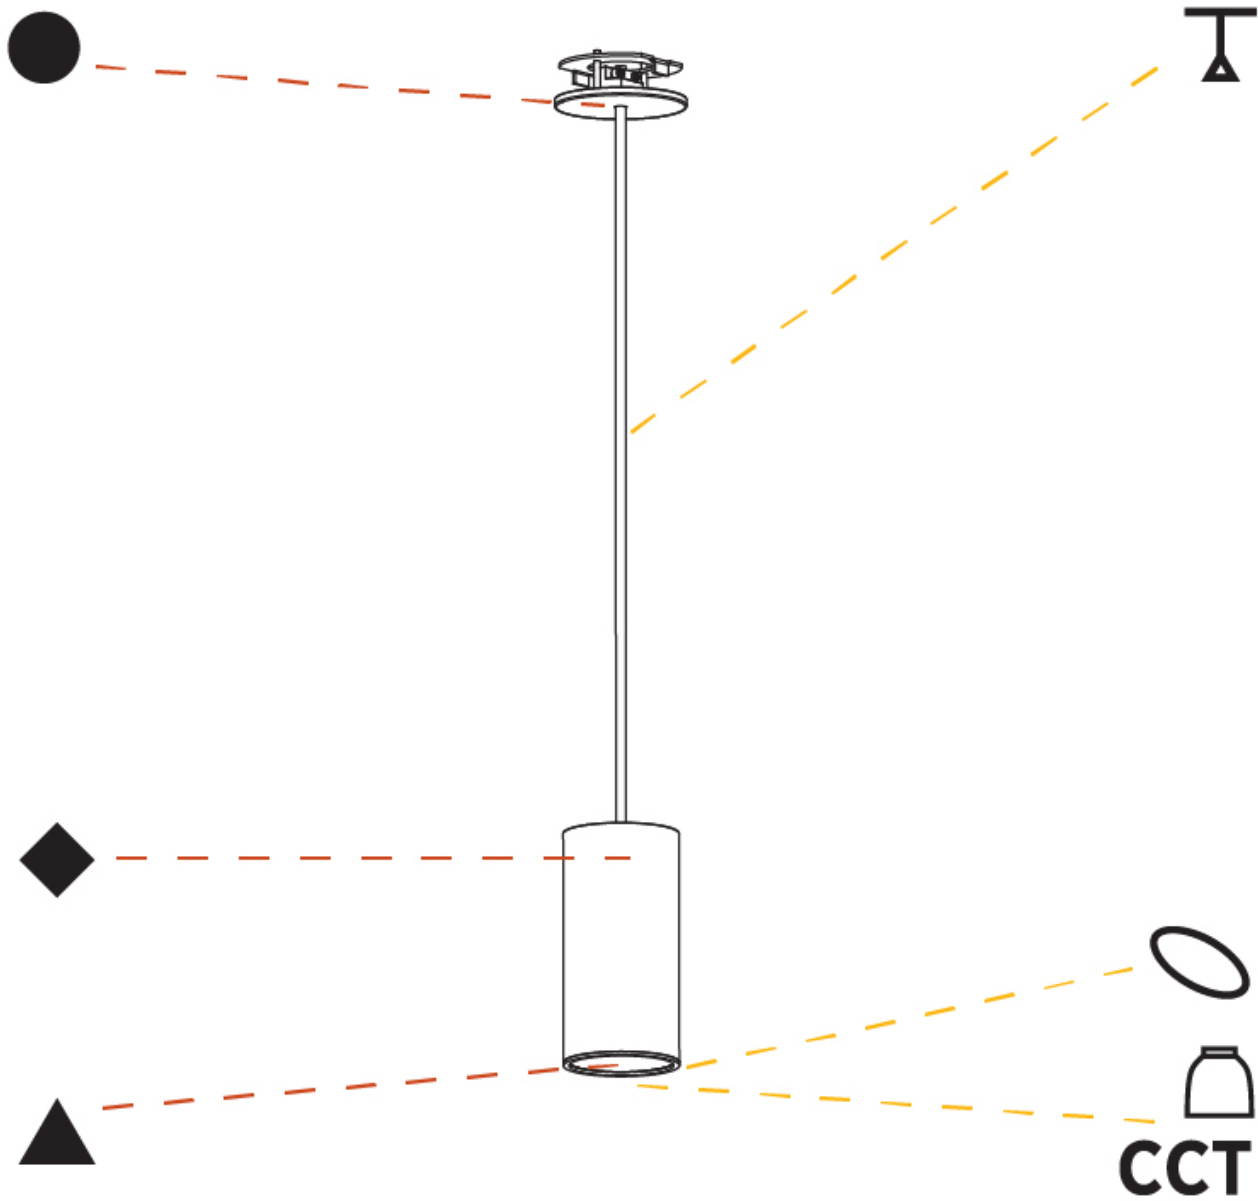

GENERAL

Series: Hangover
 Subseries: Hangover Monopoint Recessed Canopy
 Brand: Prolicht
 Division: Architectural
 Mounting Type: Suspension
 Mounting Location: Ceiling
 Subcategory: Pendant

PHYSICAL

Shape: Cylinder
 Diameter (mm): 75
 Diameter (in): 2 ¹⁵/₁₆
 Height (mm): 150
 Height (in): 5 ⁷/₈
 Max. Overall Height (mm): 2150
 Max. Overall Height (in): 84 ⁵/₈
 Light Distribution: Direct
 Diffuser: Shine Ring 0-6
 Fixture Finish: SSR / BKV / CWI / CRY / HAB / UFT / ITA / RUA / FTG / MYG / LOD / PUS / FRO / FUP / KIA / POP / BLS / SPG / MEY / GOH / GUM / CHC / COM / ABZ / JAG / OBR / MOS / ROR
 Fixture Material: Aluminum
 Cable Details: 2000mm / 6000mm Cable in White / Black / Orange / Red
 Cut-out Measurements: 68mm / 2 11/16"

OPTICAL

Reflector: 18 / 36 / 52

RATINGS AND CERTIFICATIONS

Certified By: Certified for North American Standards
 IP rating: IP20

HANGOVER MONOPOINT RECESSED CANOPY SUSPENSION

A300156-

PROJECT
TYPE
SPECIFIER
QUANTITY
DATE

GENERAL

Series: Hangover
Subseries: Hangover Monopoint Recessed Canopy
Brand: Prolicht
Division: Architectural
Mounting Type: Suspension
Mounting Location: Ceiling
Subcategory: Pendant

PHYSICAL

Shape: Cylinder
Diameter (mm): 75
Diameter (in): 2 ¹⁵ / ₁₆
Height (mm): 150
Height (in): 5 ⁷ / ₈
Max. Overall Height (mm): 2150
Max. Overall Height (in): 84 ⁵ / ₈
Light Distribution: Direct / Indirect
Diffuser: Shine Ring 0-6
Fixture Finish: SSR / BKV / CWI / CRY / HAB / UFT / ITA / RUA / FTG / MYG / LOD / PUS / FRO / FUP / KIA / POP / BLS / SPG / MEY / GOH / GUM / CHC / COM / ABZ / JAG / OBR / MOS / ROR
Fixture Material: Aluminum
Cable Details: 2000mm / 6000mm Cable in White / Black / Orange / Red
Cut-out Measurements: 68mm / 2 11/16"